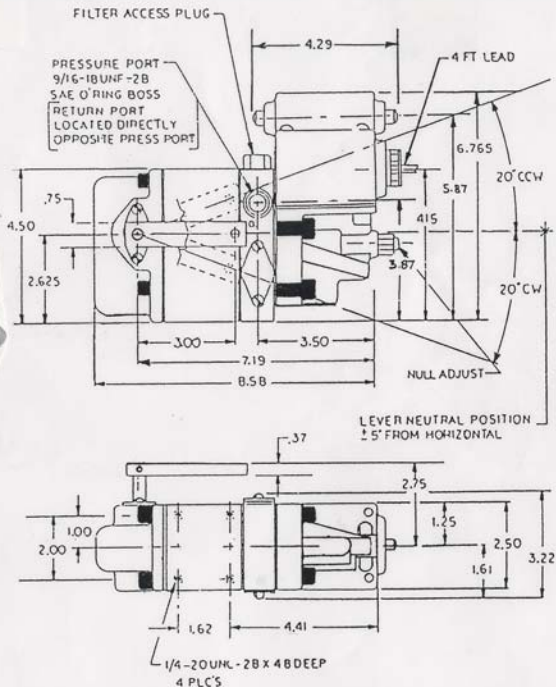

FIG.1

REV	DESCRIPTION	BY	DATE
	CATALOG PAGE		

MATERIAL/FINISH:

TITLE:

ROTARY PUMP CONTROLLER

A

P/N

PCS300/PCS600

DRAWN BY

DATE

SIZE

SCALE:

SHEET OF