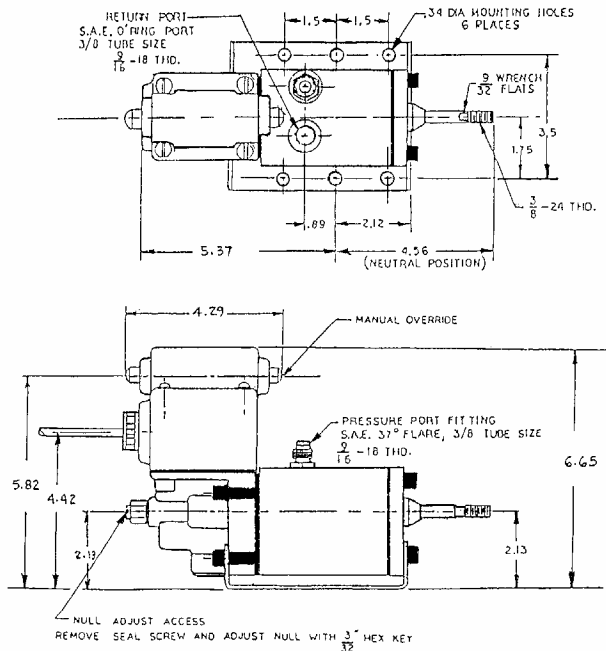

FIG.1

REV	DESCRIPTION	BY	DATE
	CATALOG PAGE		

MATERIAL/FINISH:	
DATE	
DRAWN BY	DATE

TITLE:	
LINEAR PUMP CONTROLLER	
A	P/N L221
SIZE	SCALE:
SHEET OF	