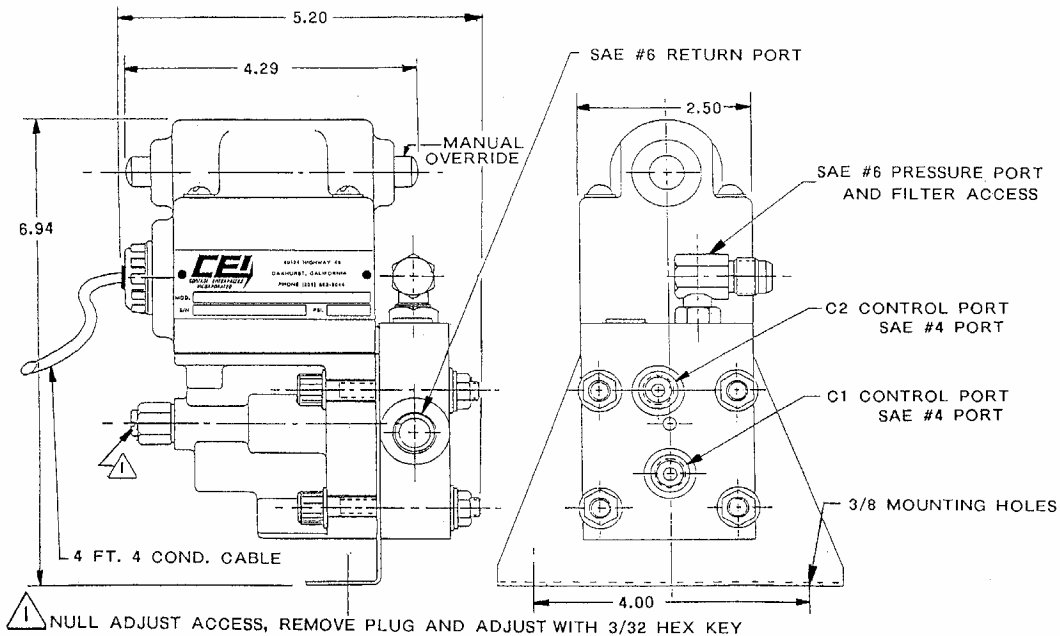

FIG. 1

REV	DESCRIPTION	BY	DATE
	CATALOG PAGE		

MATERIAL/FINISH:

J  
DRAWN BY

12-15-98  
DATE

TITLE:

DIFFERENTIAL PRESSURE CONTROL

A

P/N DPC-93

SIZE

SCALE: ~

SHEET 1 OF 4